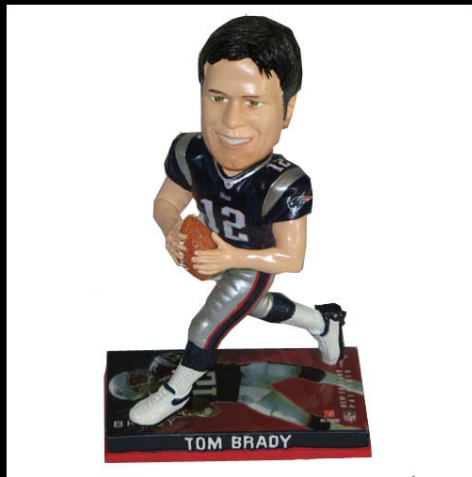

Bobbin heads

Great for kids rooms, your office or as gifts!

Bobbin Heads of your favorite Red Sox and Patriots Players!!

Red Sox-choose from: Papelbon, Ortiz, Ellsbury, Matsuzaka, or Beckett

Patriots-choose from: Brady, Vrabel or Moss

Each comes in a gift box and measures 8-10" Tall!

$24.99

#BOBBIN + PLAYER NAME