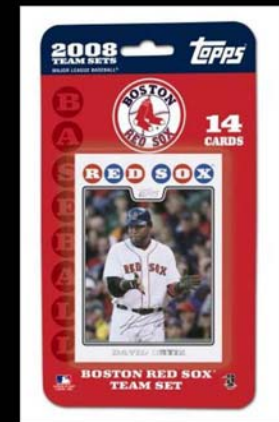

Trading Card Plaque

Choose from Ortiz, Papelbon, Ellbury,
or Varitek

Each plaque is made of real wood,
measuring 5x7, with an authentic card
in holder that is made in USA!

\$9.99 EACH

#PLAQUE+LAST NAME OF PLAYER

Blaster Box \$9.99

Blaster Box \$19.99

Choose from MLB, NFL, NBA or
NHL

Each includes multiple packs of
trading cards in a gift box

Code: *BLASTER + SPORT+ 999*

BLASTER+ SPORT + 1999

NFL or MLB Team sets

12-14 cards in a blister pack